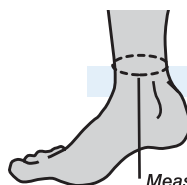

YOUTH SIZES

SIZES	X-SMALL	SMALL	MEDIUM	LARGE	X LARGE
Chest	N/A	30"-32"	34"-36"	38"-40"	N/A
Waist	22"-24"	24"-26"	26"-28"	28"-30"	30"-32"
Inseam	20 1/2"	21 1/2"	23"	24"	25"

Size charts define measurements of the body and not the garment.

BOARDSHORT SIZES

SIZES	X SMALL	SMALL	MEDIUM	LARGE	X LARGE	XX LARGE
Waist	28"	30"	32"	34"	36"	38"

MEN'S vs. WOMEN'S SHOE CONVERSION

Men's	6	6.5	7	7.5
Women's	7.5	8	8.5	9

SOCK SIZES

SIZES	SMALL	MEDIUM	LARGE	X LARGE
Women's Shoe	10-6 1/2	7-10 1/2	11-13	-
Youth Shoe	10-6 1/2	7-10 1/2	11-13	-
Men's Shoe	-	4-8 1/2	9-12 1/2	-

ANKLE BRACE SIZE CHART

SIZES	X SMALL	SMALL	MEDIUM	LARGE
	7"-8"	8"-9"	9"-10"	10"-11"

Measure circumference of ankle 1" above ankle bone.

FABRIC CARE & PRINTING INSTRUCTIONS

1. Machine wash separately all garments in cold water only.
2. Do not wash with whites.
3. Hang to dry.
4. Do not use bleach or detergents with whiteners.